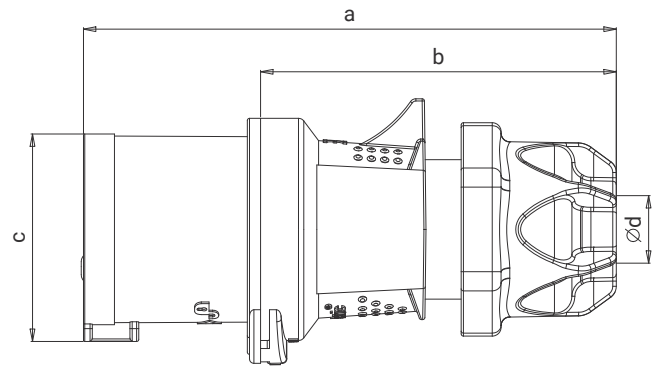

## 4x32A CEE Norm Plug

Ref. No: 3126-301-1601

Pack Unit

10

Weight

212 gr.

## Technical Informations

|                  |                            |
|------------------|----------------------------|
| Ampere           | 32A                        |
| Voltage          | 380 - 415 V. AC            |
| Hertz            | 50 - 60 Hz                 |
| Protection Class | IP 44                      |
| Clock Position   | 6h                         |
| Number Of Poles  | 4 (3P + E)                 |
| Contact Material | Brass (CuZn)               |
| Housing Material | PA6                        |
| Connection Type  | Screw                      |
| Operation Temp.  | -25 / +80 (1 hour -100° C) |
|                  | (-25 / + 40 IEC 60309)     |

## Dimensions

|                       |                     |
|-----------------------|---------------------|
| a                     | 149                 |
| b                     | 100                 |
| c                     | 63                  |
| Ød                    | 11-20,5             |
| Cable Diameter (Min.) | 2,5 mm <sup>2</sup> |
| Cable Diameter (Max.) | 6 mm <sup>2</sup>   |