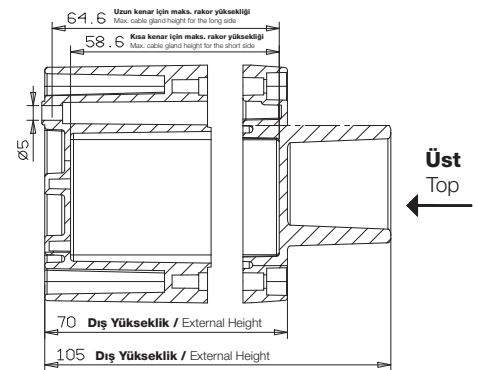

Tel: +90 232 880 90 01
Fax: +90 232 880 90 02

info@tpelectric.com.tr

Kemalpaşa O.S.B. 600 Sk. No:364
35730 Kemalpaşa - İZMİR / TÜRKİYE