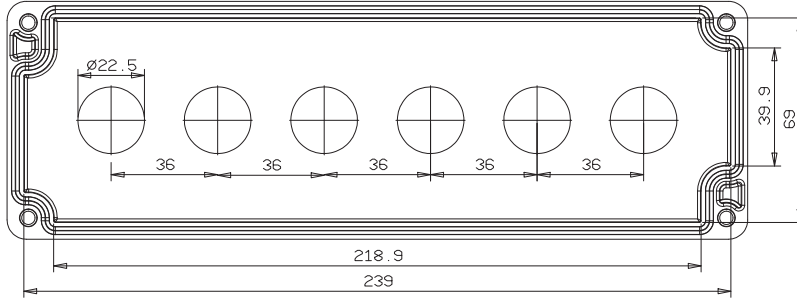

Dimensions

Kapak / Cover