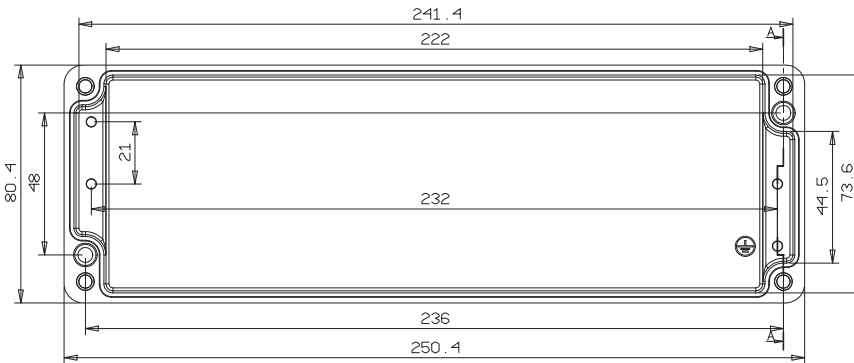

Dimensions

Gövde / Housing