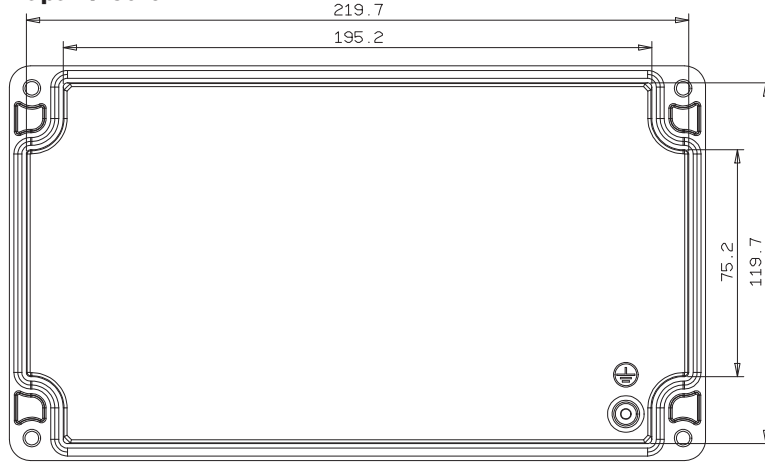

Dimensions

Kapak / Cover