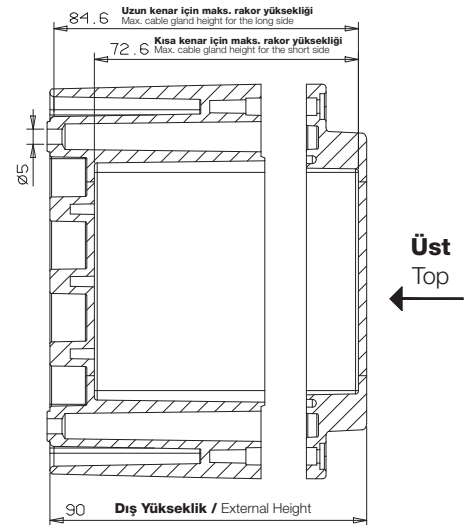

Üst
Top

Tel: +90 232 880 90 01
Fax: +90 232 880 90 02

info@tpelectric.com.tr

Kemalpaşa O.S.B. 600 Sk. No:364
35730 Kemalpaşa - İZMİR / TÜRKİYE