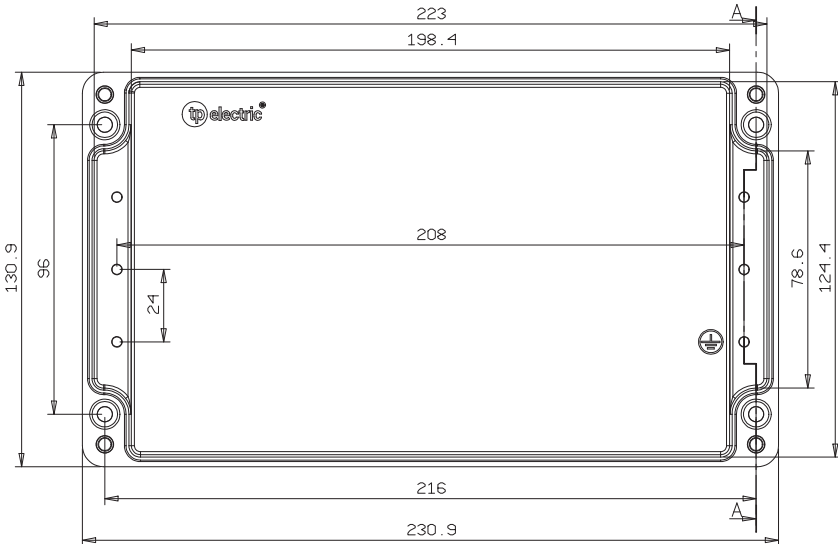

Dimensions

Gövde / Housing