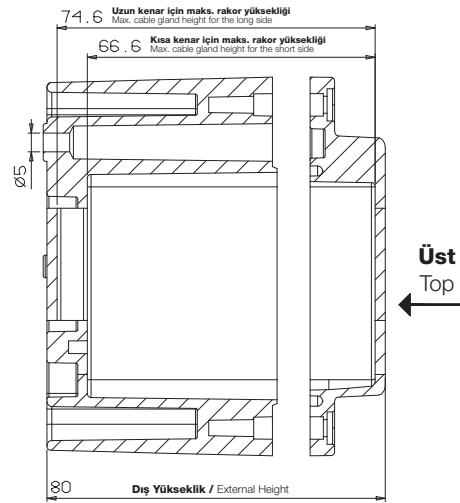

Tel: +90 232 880 90 01
Fax: +90 232 880 90 02

info@tpelectric.com.tr

Kemalpaşa O.S.B. 600 Sk. No:364
35730 Kemalpaşa - İZMİR / TÜRKİYE