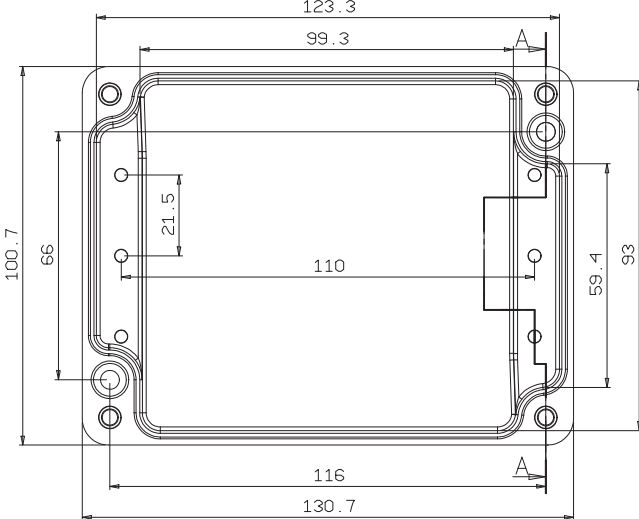

Dimensions

Gövde / Housing