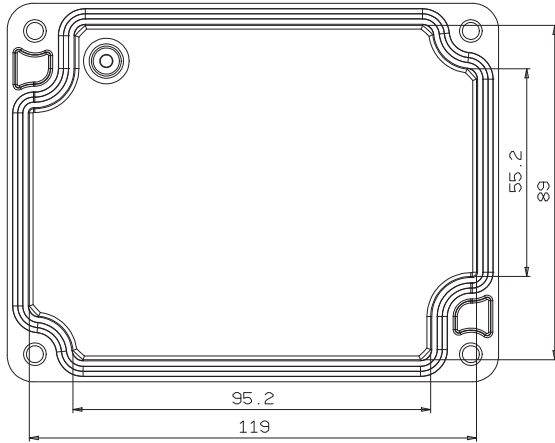

Dimensions

Kapak / Cover